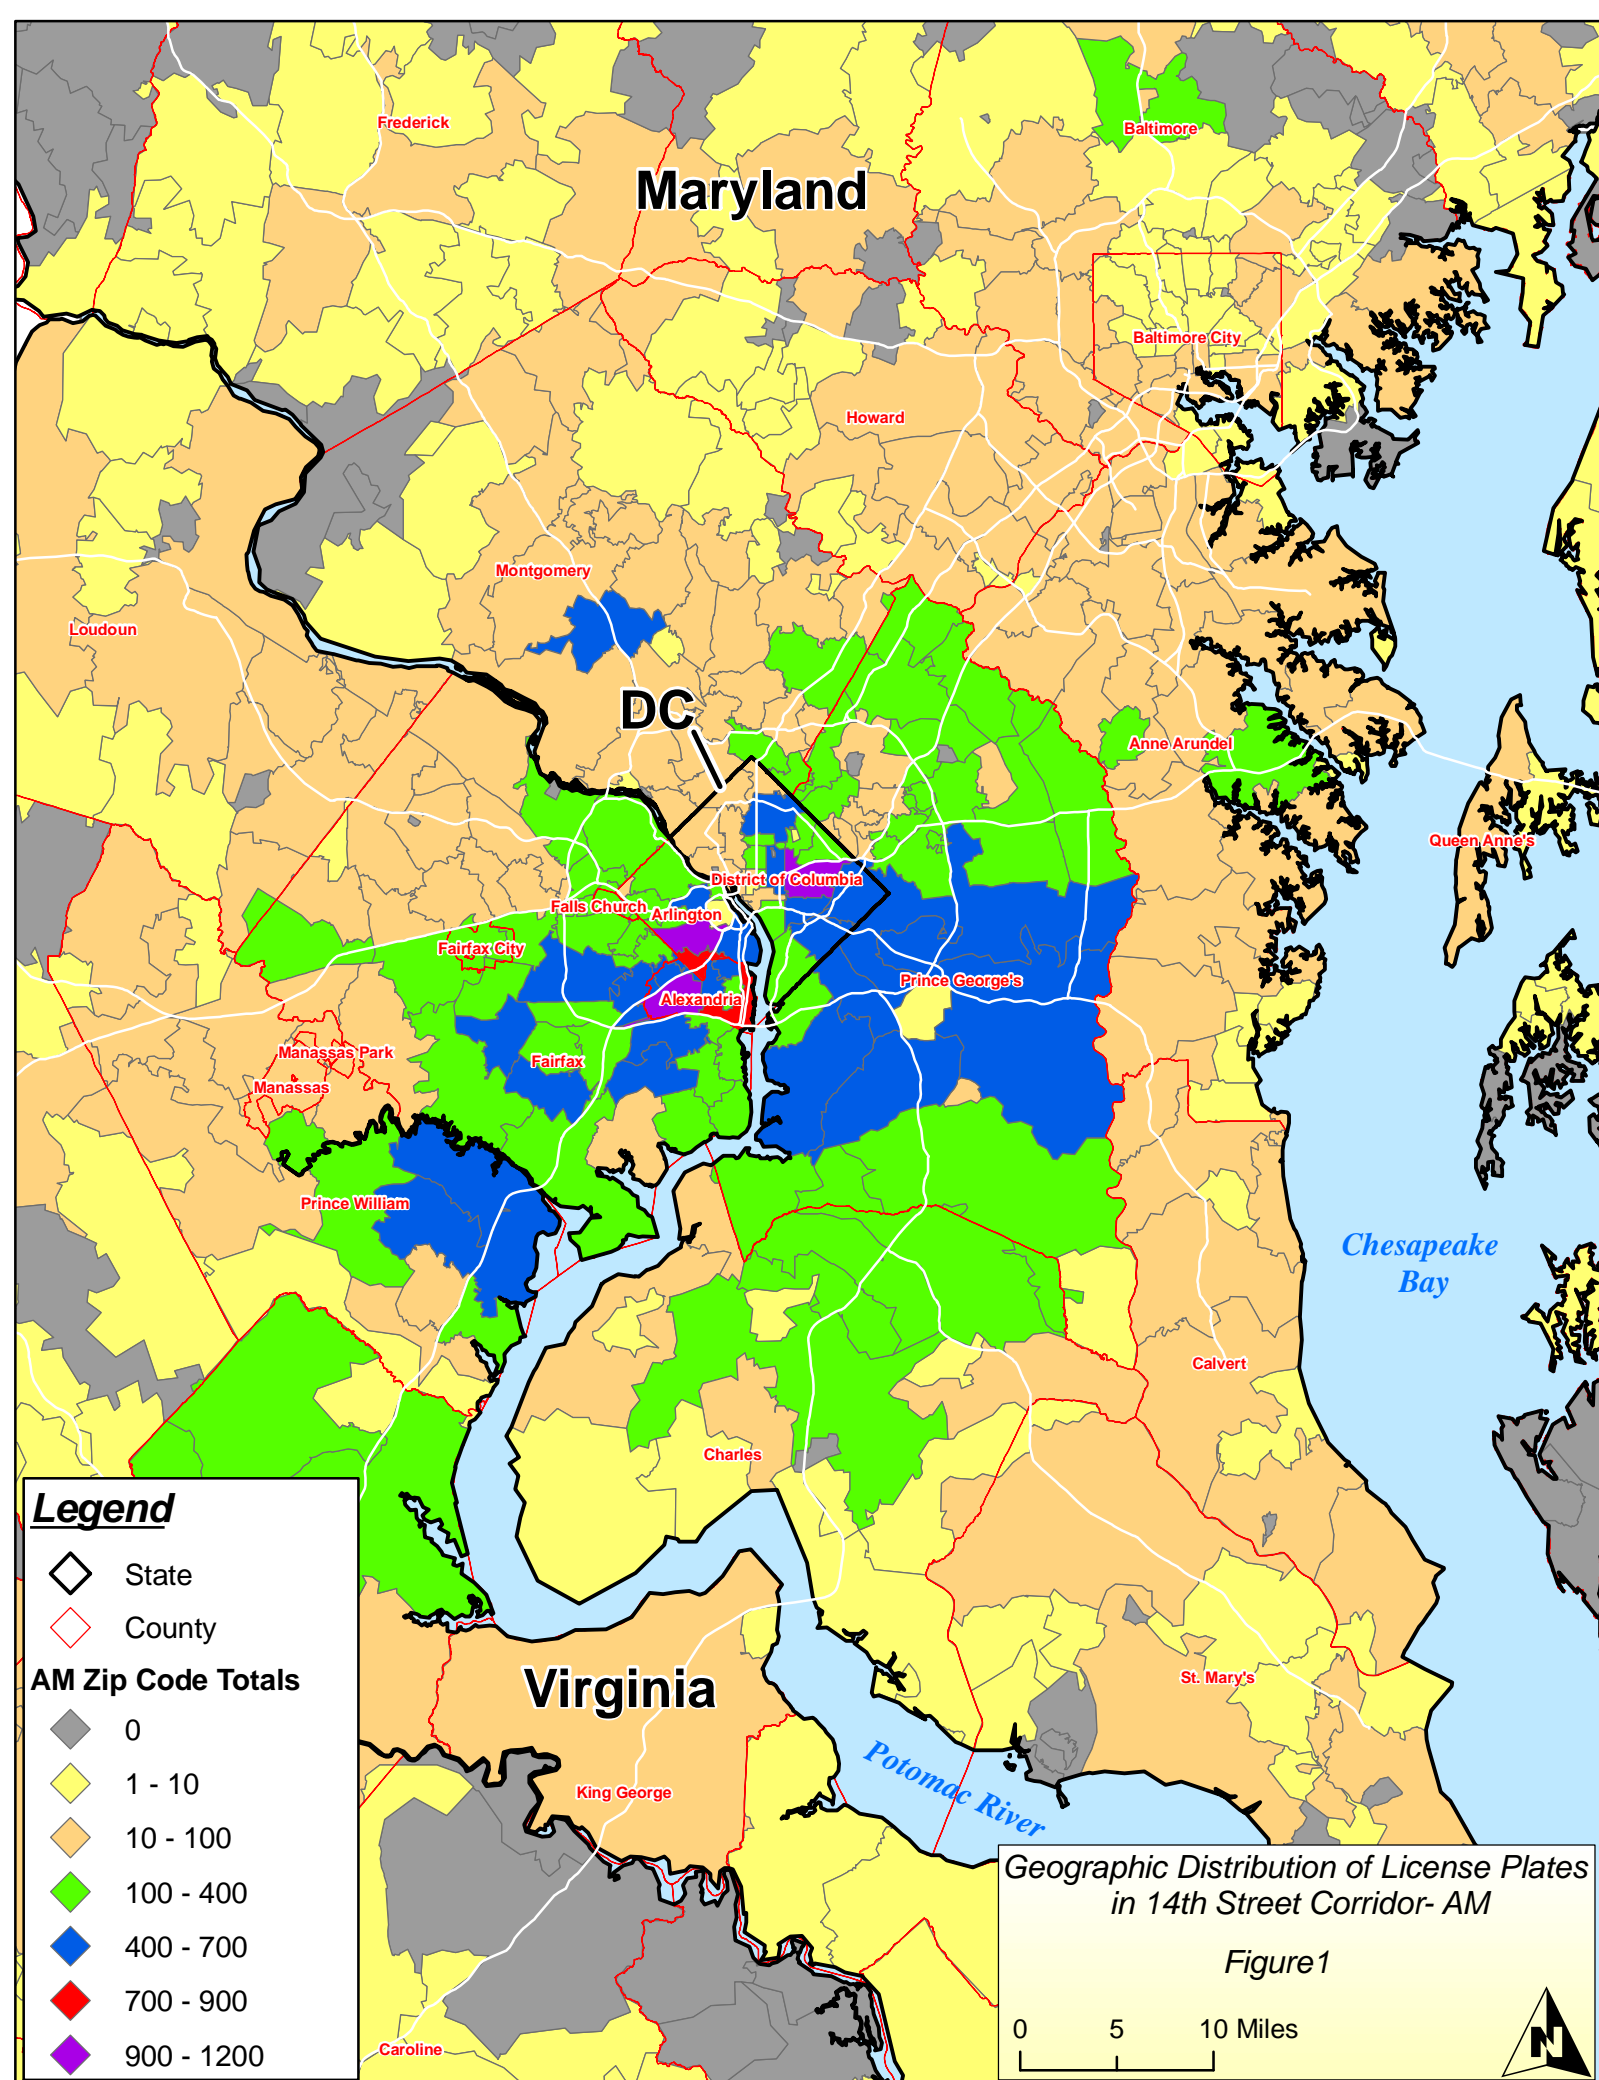

Legend

- ◊ State
- ◊ County

AM Zip Code Totals

- 0
- 1 - 10
- 10 - 100
- 100 - 400
- 400 - 700
- 700 - 900
- 900 - 1200

Geographic Distribution of License Plates
in 14th Street Corridor- AM

Figure 1

0 5 10 Miles