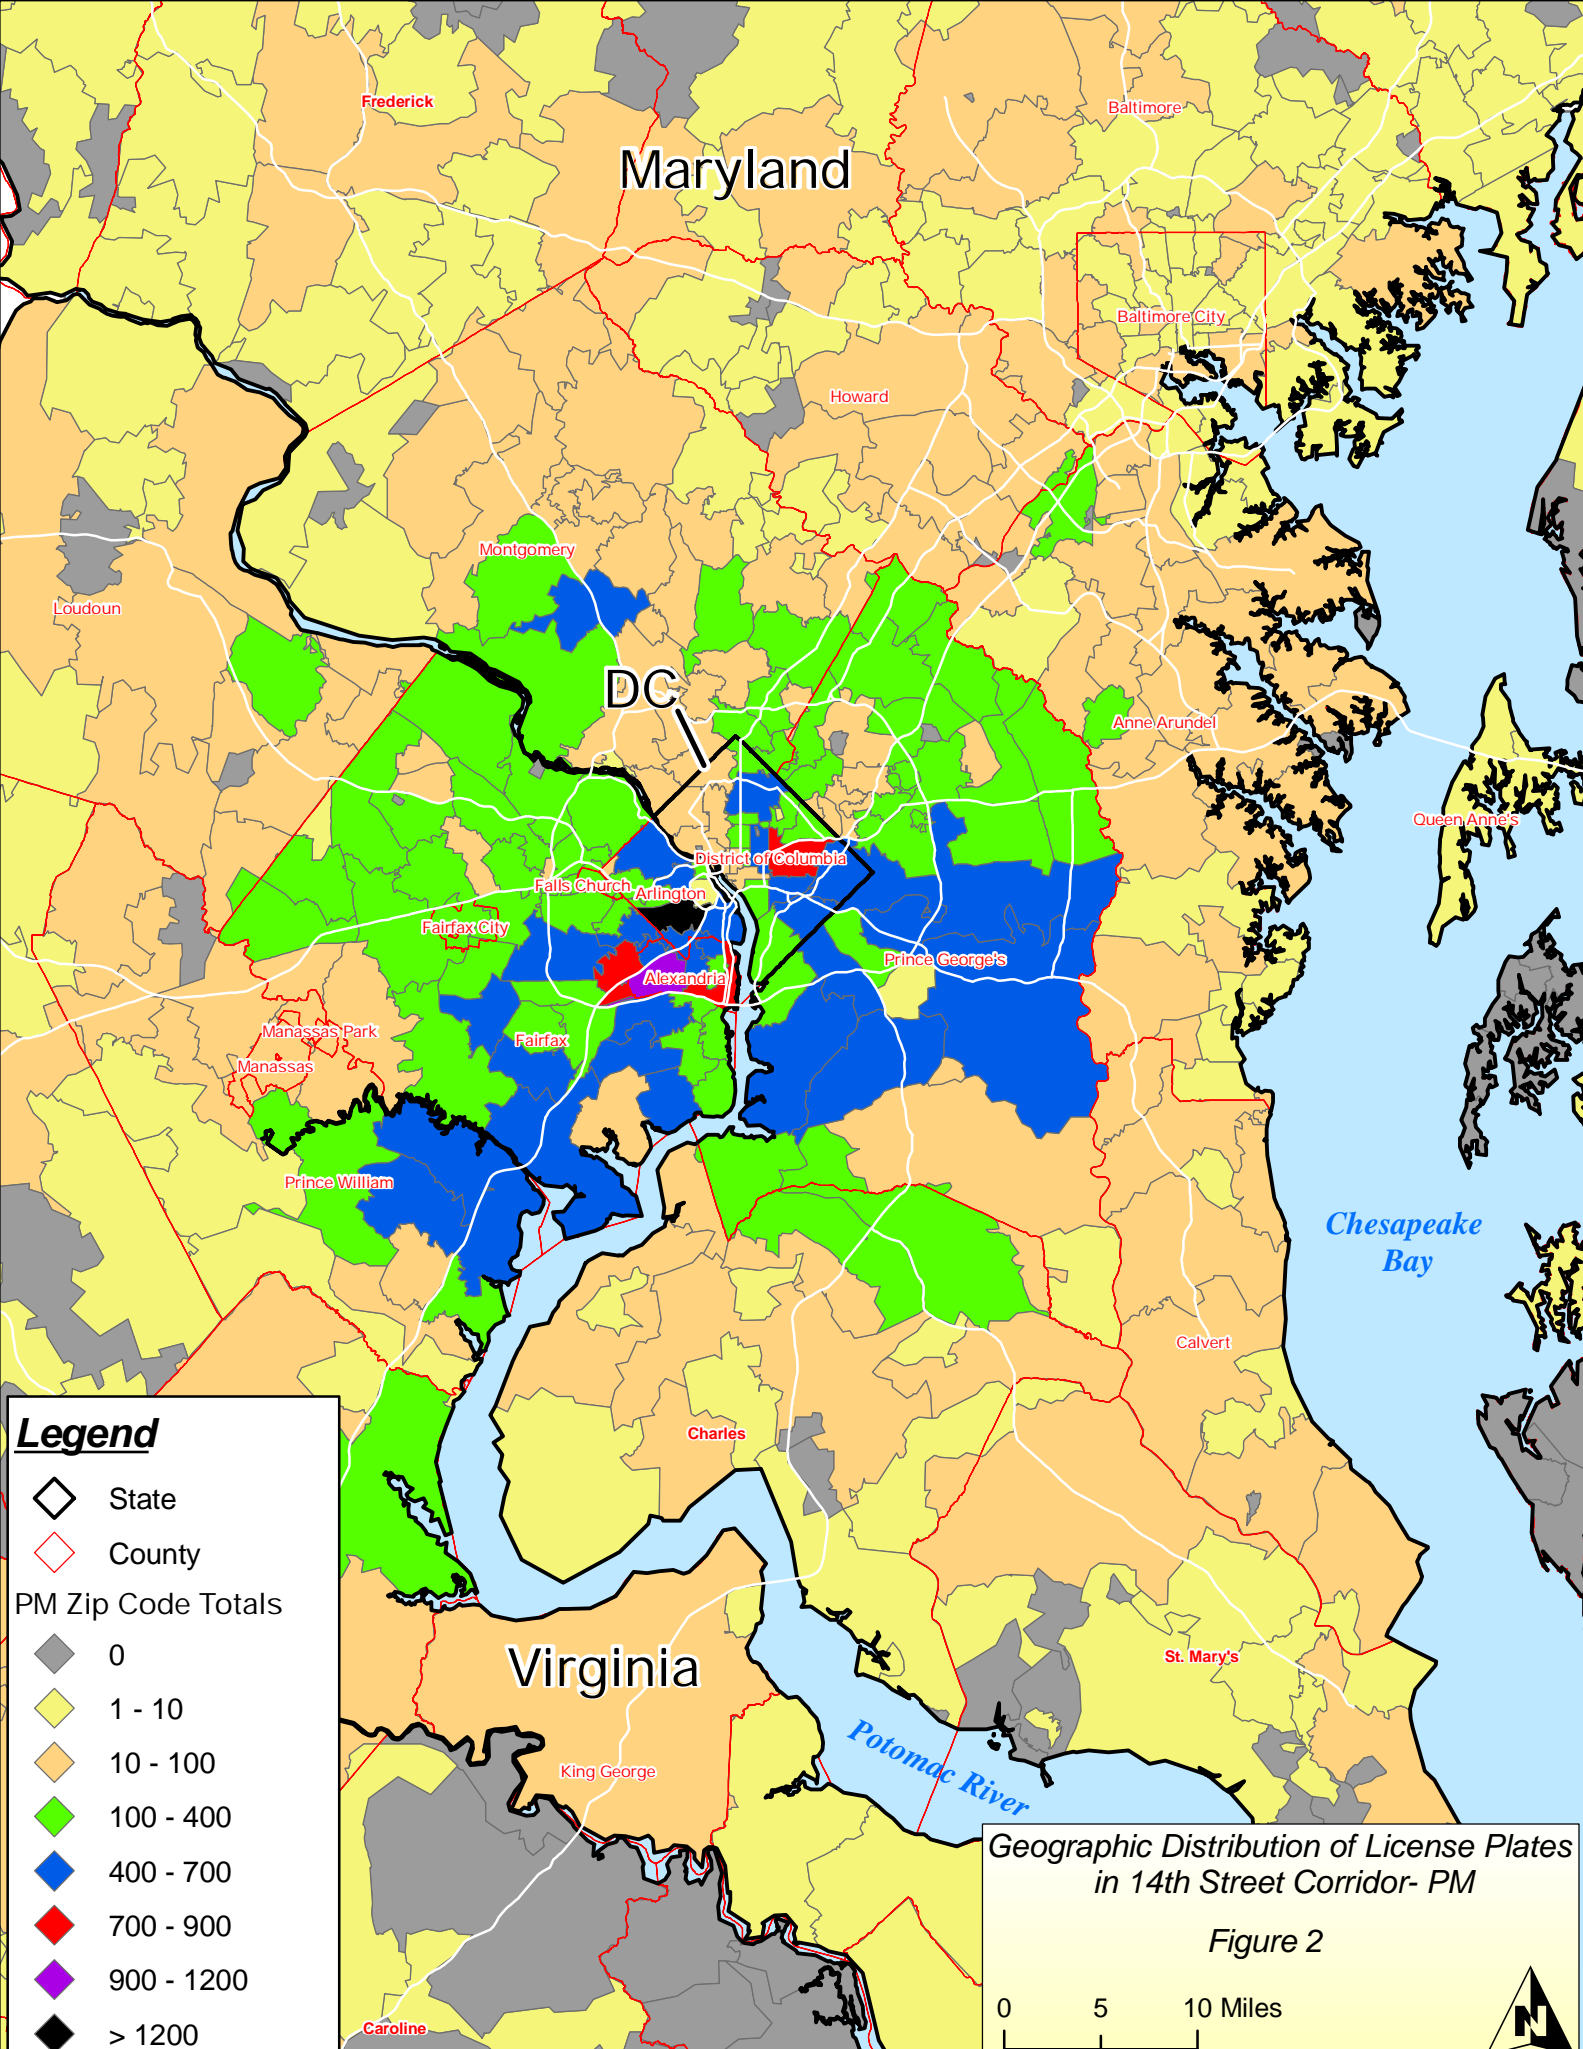

Legend

◇ State

◇ County

PM Zip Code Totals

- 0
- 1 - 10
- 10 - 100
- 100 - 400
- 400 - 700
- 700 - 900
- 900 - 1200
- > 1200

Geographic Distribution of License Plates in 14th Street Corridor- PM

Figure 2

0 5 10 Miles