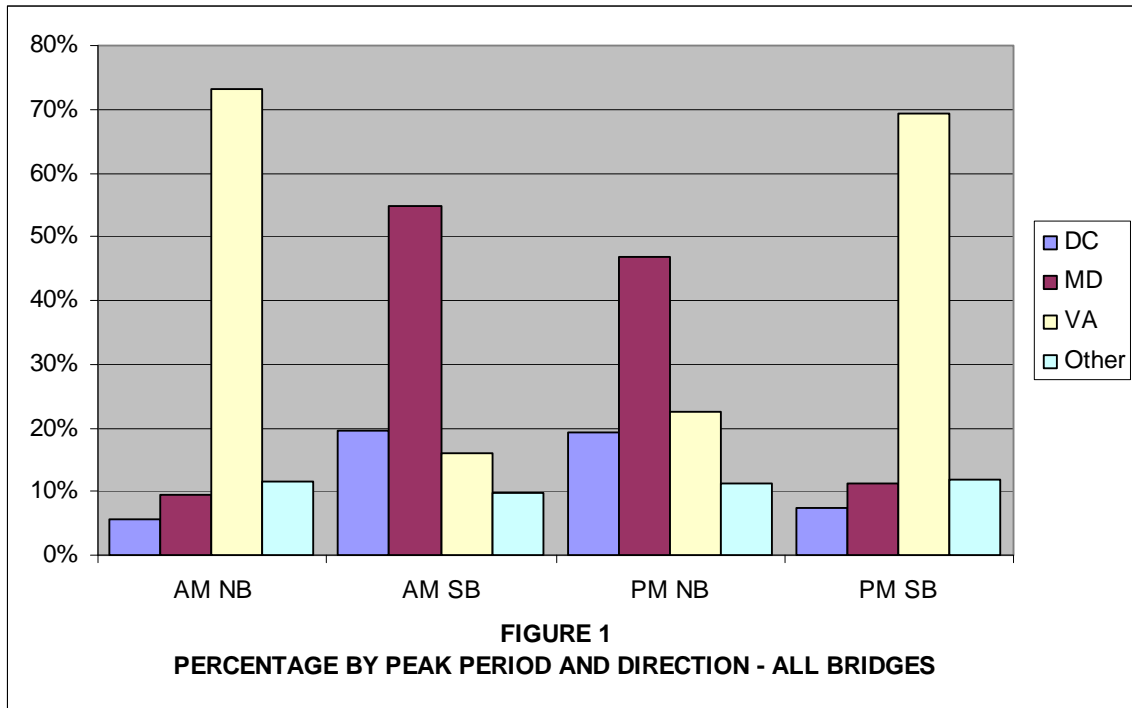

Maryland and District of Columbia travelers using the Arland D. Williams Bridge and the Rochambeau Memorial Bridge in the northbound direction and the Virginia vehicles using the Rochambeau Memorial Bridge and the George Mason Bridge in the southbound direction.

The largest numbers of vehicles in the 14th Street Bridge Corridor were from Virginia. The total number of vehicles from Virginia is higher than the total of both Maryland and the District of Columbia. **Figure 1** shows the home end of vehicle trips in the 14th Street Bridge Corridor during the AM and PM peak periods in the northbound and southbound directions.

As shown in **Figure 1**, during the AM peak period, the majority of northbound users of the 14th Street Bridge Corridor are from Virginia while the majority of southbound users are from Maryland. During the PM peak period, the majority of northbound users are from Maryland while the majority of southbound users are from Virginia.

IV. License Plate Data by State and County

License plates were recorded and tabulated by zip code and the home ends were identified during the peak AM and PM periods. **Figures 2** and **3** illustrate the survey results.